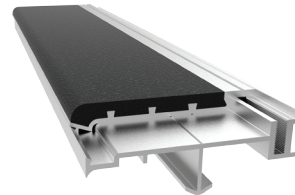

Nystrom offers a complete line of metal stair tread nosings for your commercial building. Our nosings are ADA and OSHA compliant, have anti-slip safety treads, are suitable for indoor and outdoor environments and can be customized to your needs.

Ribbed Bar

STAIR TREADS & NOSINGS

- Poured Concrete, Steel Pan, Terrazzo or Wood Stairs
- 9 Color Options
- Optional Vision Line

Two-Part

STAIR TREADS & NOSINGS

- Poured Concrete, Steel Pan or Terrazzo
- Full Bar or Ribbed Abrasive
- 9 Color Options

Inset

STAIR TREADS & NOSINGS

- Ramps, Landings + Walkways
- Poured Concrete, Steel Pan, Terrazzo or Wood Stairs
- Full Bar or Ribbed Abrasive
- 9 Color Options

Renovation

STAIR TREADS & NOSINGS

- Poured Concrete, Sloped, Steel Pan, Terrazzo or Wood Stairs
- 9 Color Options
- Optional Vision Line