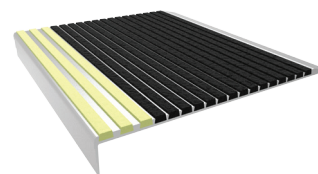

Ribbed Bar

STAIR TREADS & NOSINGS

- Poured Concrete, Steel Pan, Terrazzo or Wood Stairs
- 9 Color Options
- Optional Vision Line

Two-Part

STAIR TREADS & NOSINGS

- Poured Concrete, Steel Pan or Terrazzo
- Full Bar or Ribbed Abrasive
- 9 Color Options

Inset

STAIR TREADS & NOSINGS

- Ramps, Landings + Walkways
- Poured Concrete, Steel Pan, Terrazzo or Wood Stairs
- Full Bar or Ribbed Abrasive
- 9 Color Options

Renovation

STAIR TREADS & NOSINGS

- Poured Concrete, Sloped, Steel Pan, Terrazzo or Wood Stairs
- 9 Color Options
- Optional Vision Line